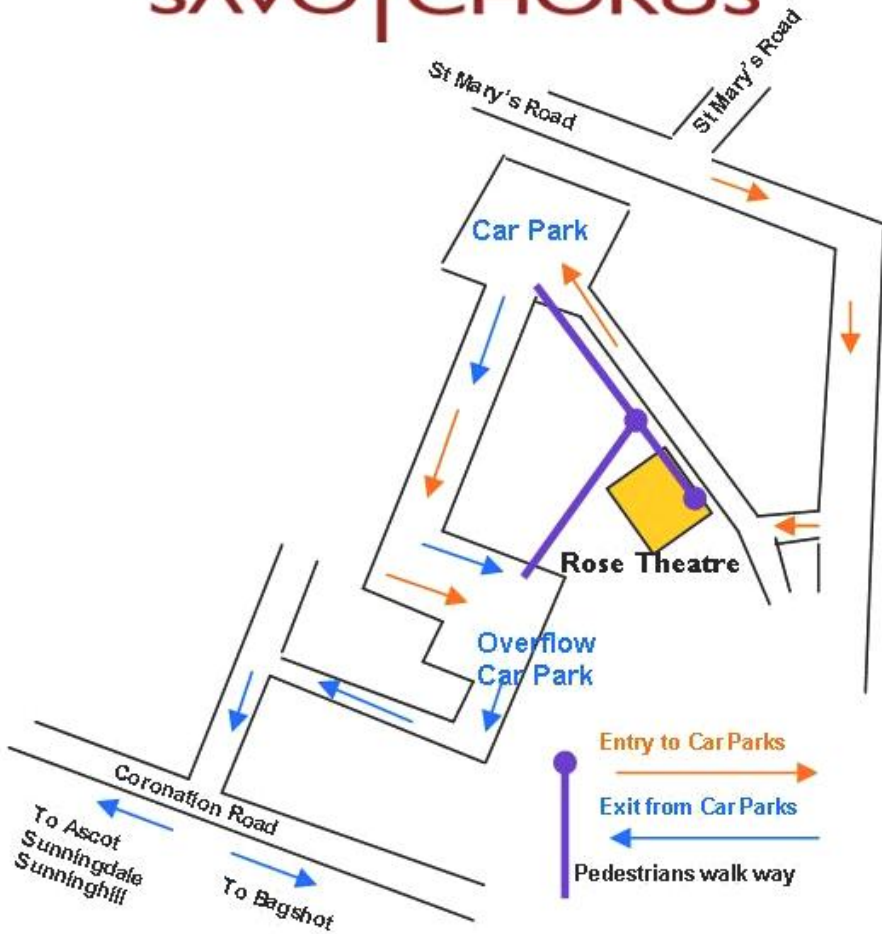

SUNNINGDALE SAVOYCHORUS

Directions to the Rose theatre
 Entry is via St Mary's Road off either Brockenhurst Rd. or Bagshot Rd. only
 Follow the signs to the Main car park or the Overflow Car Park.
 Please Exit via the Overflow Car Park Left into Horse Gate Ride
 At the Coronation Road junction
 Turn Left for the A30 Bagshot and Camberly
 Turn Right for South Ascot, Ascot, Sunninghill and Sunningdale.