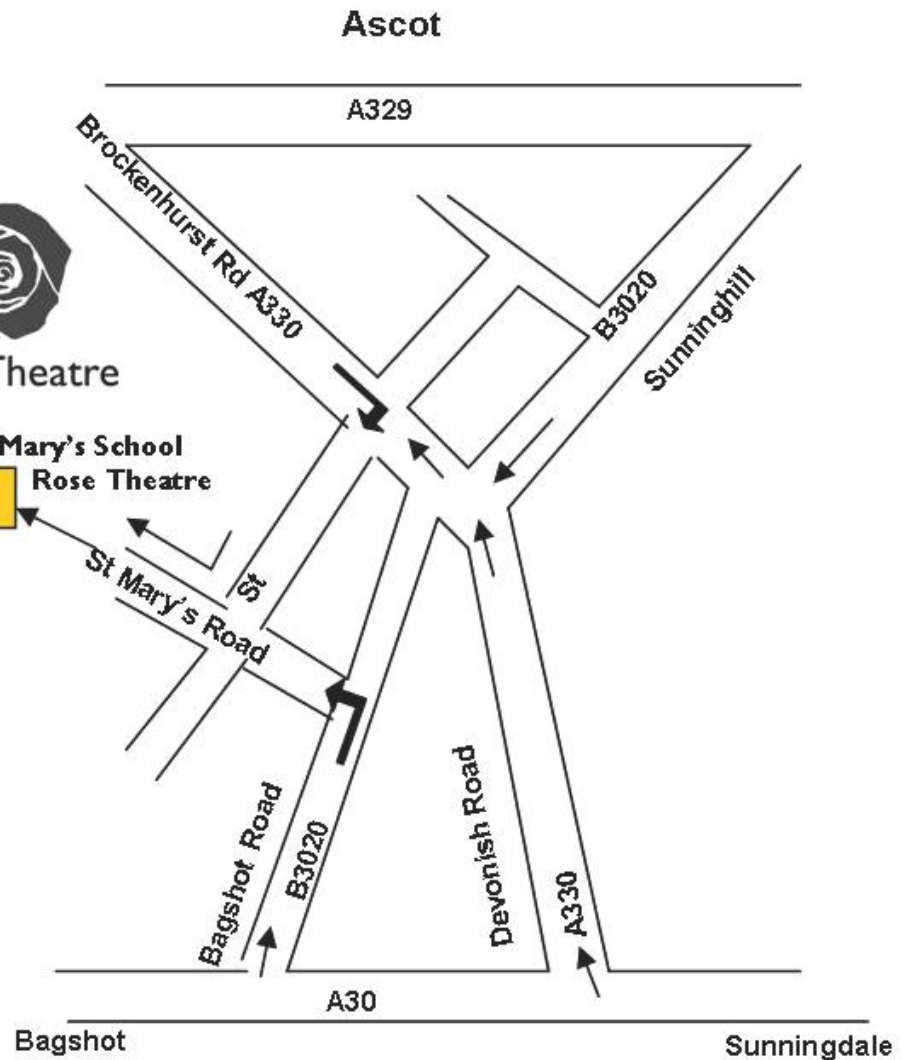

SUNNINGDALE SAVOYCHORUS

Directions to the Rose theatre
 Entry is via St Mary's Road off either Brockenhurst Rd. or Bagshot Rd. only
 Follow the signs to the Main car park or the Overflow Car Park.
 Please Exit via the Overflow Car Park Left into Horse Gate Ride
 At the Coronation Road junction
 Turn Left for the A30 Bagshot and Camberly
 Turn Right for South Ascot, Ascot, Sunninghill and Sunningdale.